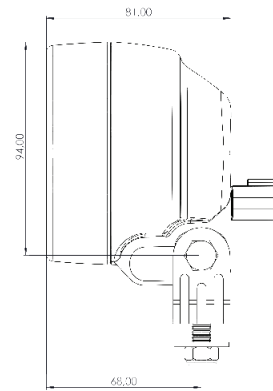

1015 Halogen

Part of the 1015 family of TYRI lights, the 1015 is designed in an oval shape. This work light is the perfect solution for lighting broad work areas. To ensure long life under tough, rugged conditions, the 1015 Halogen is available with vibration dampening and corrosion resistant hardware.

IP IP 69K

Light Pattern: Asymmetric

Lens Material: Glass

Housing: PA6

Mounting Options:
Hanging, Standing,
Dampened

Connectors:
(DT04-2P) Built in
Compression seal
w/pigtail harness

BULB H3								VOLTAGE
25W	35W	50W	55W	55W LL	65W	65W HD	70W	12-48
▪	▪		▪	▪		▪	▪	

LIGHT PATTERN				LENS COLOR			
SYMMETRIC	ASSYMMETRIC	HIGH	LOW	BLUE	AMBER	RED	YELLOW
	▪