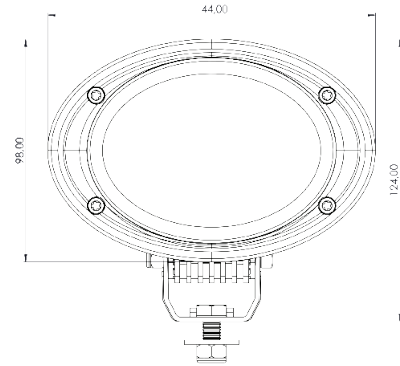

1015 Halogen

1015 Halogen

Part of the 1015 family of TYRI lights, the 1015 is designed in an oval shape. This work light is the perfect solution for lighting broad work areas. To ensure long life under tough, rugged conditions, the 1015 Halogen is available with vibration dampening and corrosion resistant hardware.

IP IP 69K

Light Pattern: Asymmetric

Lens Material: Glass

Housing: PA6

Mounting Options:
Hanging, Standing,
Dampened

Connectors:
(DT04-2P) Built in
Compression seal
w/pigtail harness

BULB H3								VOLTAGE
25W	35W	50W	55W	55W LL	65W	65W HD	70W	12-48
▪	▪		▪	▪		▪	▪	