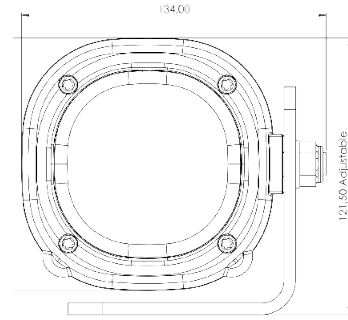

1111 HID

1111 HID

The TYRI 1111 HID work light has an aluminium housing with side mount bracket and sliding bolt connection. It is an adaptable HID with multiple positioning options.

EM C EMC TESTED

IP IP 69K

Light Pattern: Symmetric, Asymmetric

Lens Material: Glass

Housing: Aluminum

Mounting Options: Hanging, Standing, Side

Connectors: (DT04-2P) Built in

LUMEN OUTPUT		AMP DRAW		XENON BULB	BALLAST		VOLTAGE
Theoretical	Effective	12 Volts	24 Volts	DS1	35W	45W	12-24
3200	2400	4.0	2.0	•	•		•
4200	3100	4.8	2.4	•		•	•