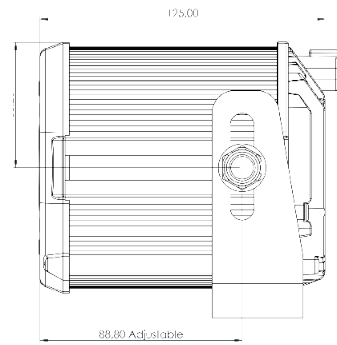

1111 HID

1111 HID

The TYRI 1111 HID work light has an aluminium housing with side mount bracket and sliding bolt connection. It is an adaptable HID with multiple positioning options.

EM C EMC TESTED

IP IP 69K

Light Pattern: Symmetric, Asymmetric

Lens Material: Glass

Housing: Aluminum

Mounting Options: Hanging, Standing, Side

Connectors: (DT04-2P) Built in

LUMEN OUTPUT		AMP DRAW		XENON BULB	BALLAST		VOLTAGE
Theoretical	Effective	12 Volts	24 Volts	DS1	35W	45W	12-24
3200	2400	4.0	2.0	•	•		•
4200	3100	4.8	2.4	•		•	•