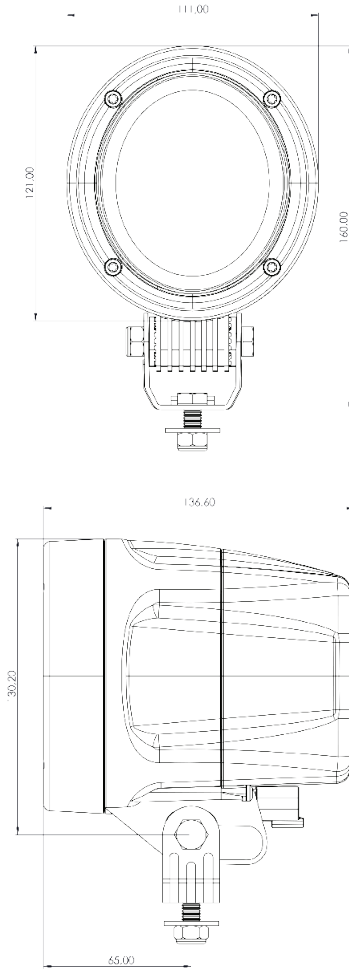

# 1112 HID

The TYRI 1112 HID work light is designed with a tapered design. This sleek and stylish housing ensures the 1112 HID complements your machine design.

EMC EMC TESTED

IP IP 69K

LUMEN OUTPUT		AMP DRAW		XENON BULB	BALLAST		VOLTAGE
Theoretical	Effective	12 Volts	24 Volts	DS1	35W	45W	12-24
3200	2400	4.0	2.0	•	•		•

Light Pattern: High, Symmetric

Lens Material: Glass

Housing: PA6

Mounting Options:  
Hanging, Standing, Side,  
Dampened

Connectors:  
(DT04-2P) Built in