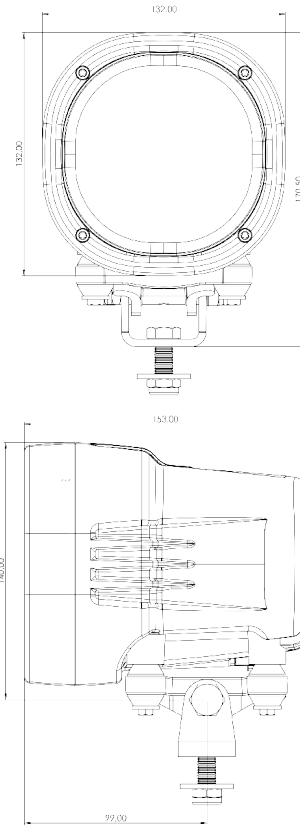

1313 SD HID

1313 SD HID

The TYRI 1313 HID Super Duty (SD) work light is a robust and sturdier version of the 1313 HID.

It is available in 12V or 24V configuration with ballast options of 35W or 45W.

EM C EMCTESTED

IP IP 69K

LUMEN OUTPUT		AMP DRAW		XENON BULB	BALLAST		VOLTAGE
Theoretical	Effective	12 Volts	24 Volts	DS1	35W	45W	12-24
3200	2400	4.0	2.0	•	•		•
4200	3100	4.8	2.4	•		•	•

Light Pattern: Symmetric, Asymmetric, High, Low

Lens Material: Glass

Housing: PA6

Mounting Options:
Hanging, Standing, Side, Dampened

Connectors:
(DT04-2P) Built in