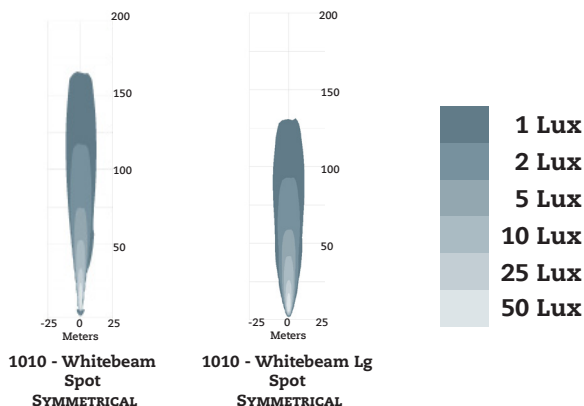

1010 WhiteBeam

1010 WhiteBeam

PRODUCT INFORMATION:

The 1010 WhiteBeam LED is a unique spot light capable of delivering a high lux output in a concentrated area. It is specifically designed to perform as a long distance beam light with a 5° concentrated pattern.

-  EMC TESTED
-  IP 69K
-  VIBRATION TESTED
-  SALT SPRAY TESTED

Operating Temp: -40° to 75°C

Light Pattern: Spot

Lens Material: Plastic

Housing: Cast Aluminium

Dampened

Mounting Options:
Hanging, Standing, Side,
Flush

Connector: (DT04-2P) Built in

LIGHT BEAM PATTERNS:

LUMEN OUTPUT		Number of LED'S	VOLTAGE		AMP DRAW		Power (Watts)	Colour Temp	CRI	EMC EN55025 CLASS	IP 69K	Vibration 5-2000Hz 3 Axis	Salt Spray ASTMB117
Theoretical	Effective		Machine	Operating Range	12 Volts	24 Volts							
900	700	4	12-48	9 60	1.4 0.6	17	5700	70	5	●	10 Grms	●	
1100	900	4	12-48	9 60	1.4 0.6	17	5700	70	5	●	10 Grms	●	