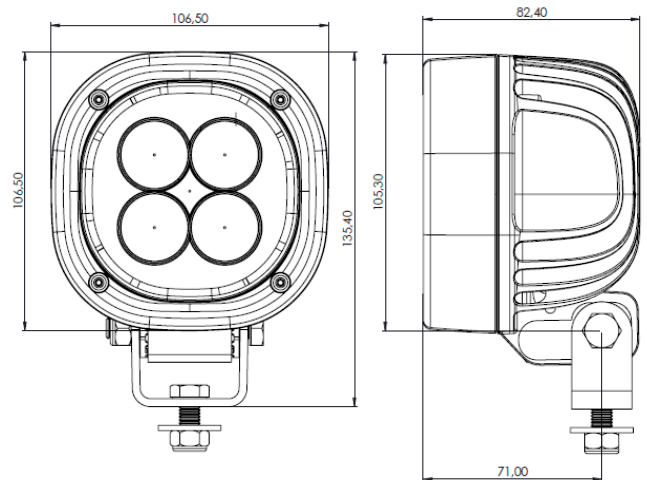

1010 WhiteBeam

1010 WhiteBeam

PRODUCT INFORMATION:

The 1010 WhiteBeam LED is a unique spot light capable of delivering a high lux output in a concentrated area. It is specifically designed to perform as a long distance beam light with a 5° concentrated pattern.

-  EMC TESTED
-  IP 69K
-  VIBRATION TESTED
-  SALT SPRAY TESTED

Operating Temp: -40° to 75°C

Light Pattern: Spot

Lens Material: Plastic

Housing: Cast Aluminium

Dampened

Mounting Options:
Hanging, Standing, Side,
Flush

Connector: (DT04-2P) Built in

LIGHT BEAM PATTERNS:

LUMEN OUTPUT		Number of LED'S	VOLTAGE		AMP DRAW		Power (Watts)	Colour Temp	CRI	EMC EN55025 CLASS	IP 69K	Vibration 5-2000Hz 3 Axis	Salt Spray ASTMB117
Theoretical	Effective		Machine	Operating Range	12 Volts	24 Volts							
900	700	4	12-48	9 60	1.4 0.6	17	5700	70	5	●	10 Grms	●	
1100	900	4	12-48	9 60	1.4 0.6	17	5700	70	5	●	10 Grms	●	